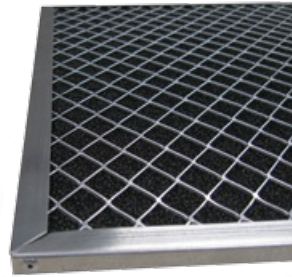

WC-1HPFIL

1 HP WayCool Inlet Air Filter

Country of Origin :	US	Product Color :	Black
Display Name :	WC-1HPFIL	Product Weight (pounds) :	<1