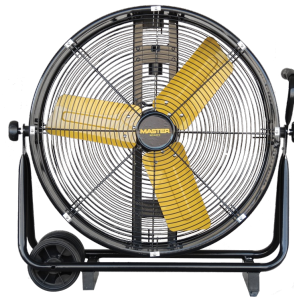

## MAC-24-DDF

### MASTER 24" Direct Drive Drum Fan

Able to Ship Small Parcel :	Yes	Frequency (Hz) :	60
Blade Material :	Balanced Steel	Housing Color :	Black
CFM (free air) :	4000/3200	Max Fan Diameter (inches) :	24
CFM (high) :	4000	Nameplate Amps :	2.5
CFM (low) :	3200	On Board Reservoir :	No
CFM Range (Free Air) :	2501 - 5000	Phase :	1
Cord :	Included - Wired	Power (hp) :	1/4
Cord Length (feet) :	9	Product Certifications :	ETL
Country of Origin :	China	Product Weight (pounds) :	33
Diameter (inches) :	24	Speeds :	2
Display Name :	MAC-24-DDF	Switch :	On product
Drive Type :	Direct	Voltage :	120
Fixed or Portable :	Portable		